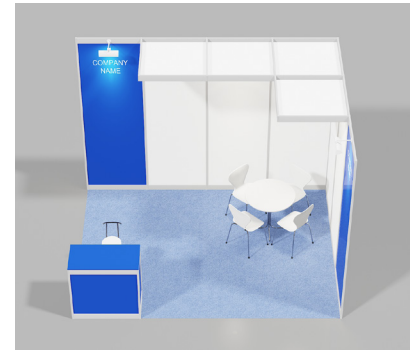

STAND PACK PARTICIPATIONS OPTIONS / MODALIDADES DE PARTICIPACIÓN STAND

STAND BASIC

From 12 sqm / A partir de 12 m²

General structure

- Blue fire-proof carpet placed directly to the floor and covered with protective plastic during setting-up.
- 3m-high modular walls formed by aluminium structure in its natural colour with white and blue melamine panels.
- Modular ceiling formed by aluminium structure in its natural colour and white panels.

Lighting:

- Main board with MCB, differential and 500w socket included.
- Lighting upon spots on arm of 300w and spots fixed on the ceiling at a rate of 50w/sqm.

Furniture:

- 1 modular counter of 1,00x0,50 and 1,00m-high.
- 1 white folding stool.
- 1 white round white table 4 white chairs.

Prints:

- 2 labels formed by white cut out vinyl in standard letter.

Estructura general

- Moqueta ferial ignífuga de color azul, colocada directamente al suelo y cubierta con plástico protector durante el montaje.
- Tabiquería en panel modular blanco y azul de 3,00m de altura, con estructura de aluminio anodizado en su color para formación de tabiquería.
- Techo modular blanco, con estructura de aluminio anodizado en su color.

Mobiliario:

- 1 mostrador modular de 1,00x0,50 y 1,00m de altura.
- 1 taburete plegable blanco.
- 1 mesa redonda blanca con 4 sillas blancas.

Rotulación:

- 2 rótulos en vinilo blanco con letra estándar.